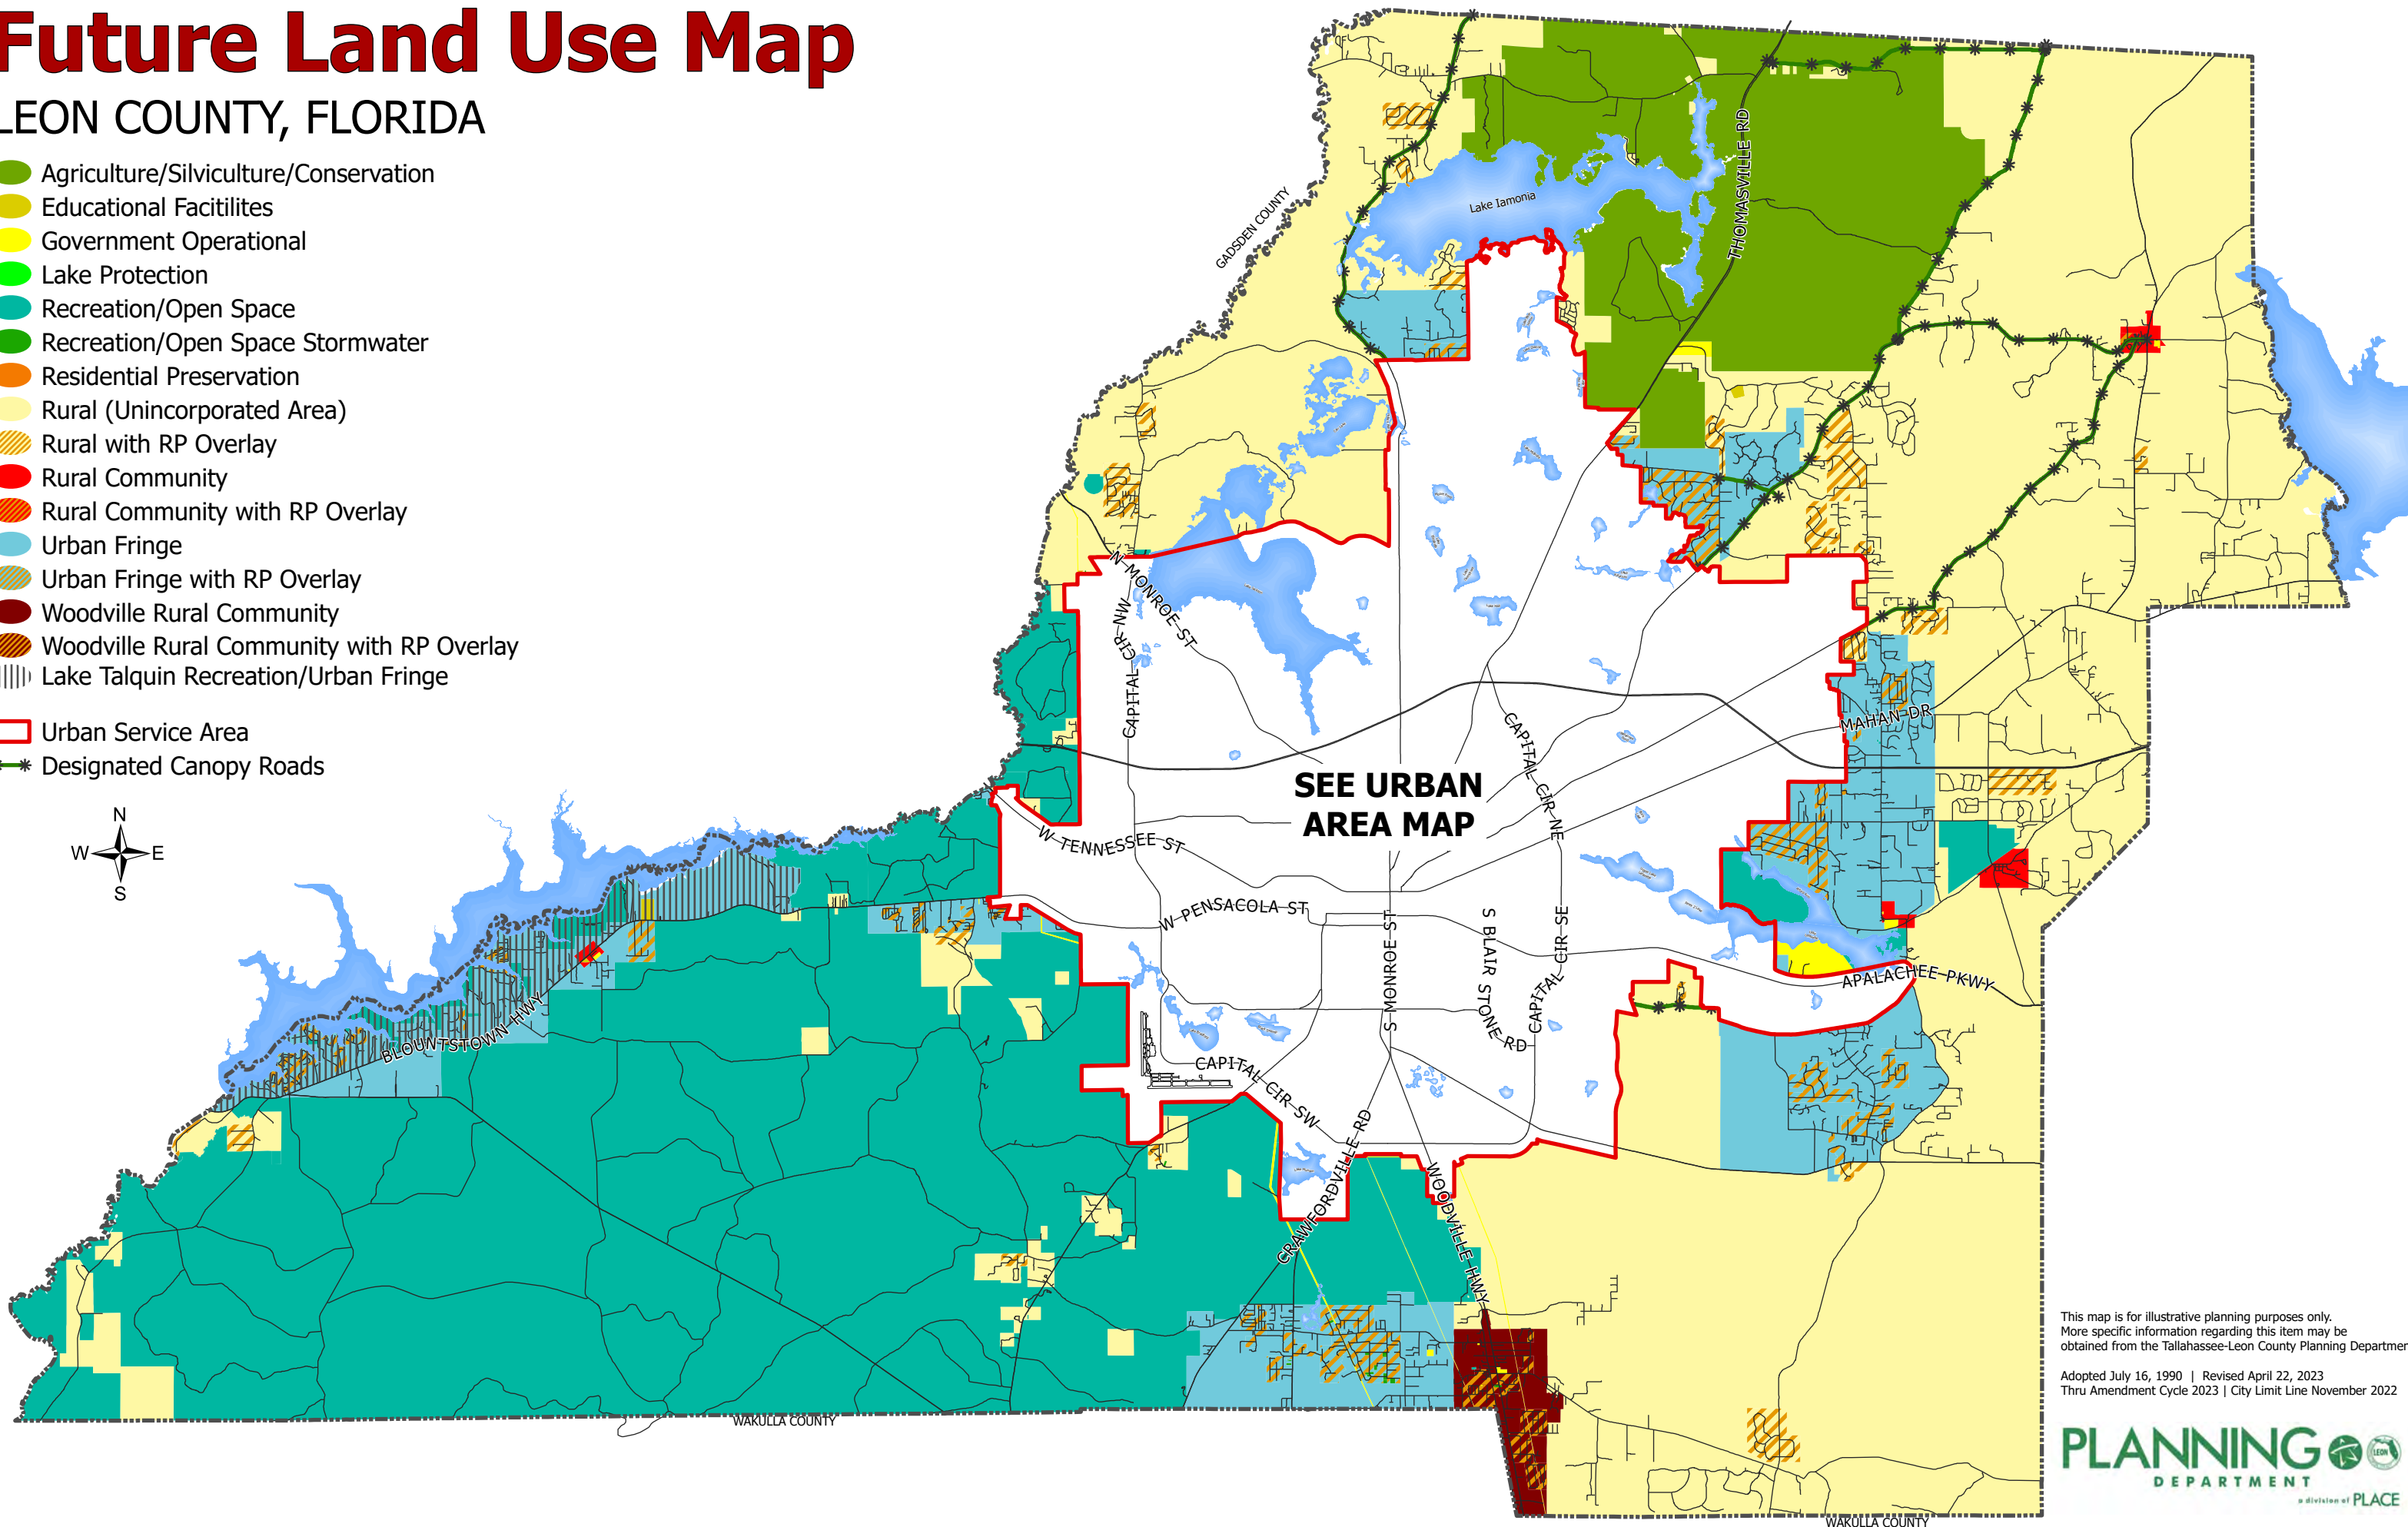

Future Land Use Map

LEON COUNTY, FLORIDA

- Agriculture/Silviculture/Conservation
- Educational Facilities
- Government Operational
- Lake Protection
- Recreation/Open Space
- Recreation/Open Space Stormwater
- Residential Preservation
- Rural (Unincorporated Area)
- Rural with RP Overlay
- Rural Community
- Rural Community with RP Overlay
- Urban Fringe
- Urban Fringe with RP Overlay
- Woodville Rural Community
- Woodville Rural Community with RP Overlay
- Lake Talquin Recreation/Urban Fringe
- Urban Service Area
- Designated Canopy Roads

This map is for illustrative planning purposes only. More specific information regarding this item may be obtained from the Tallahassee-Leon County Planning Department.

Adopted July 16, 1990 | Revised April 22, 2023
Thru Amendment Cycle 2023 | City Limit Line November 2022